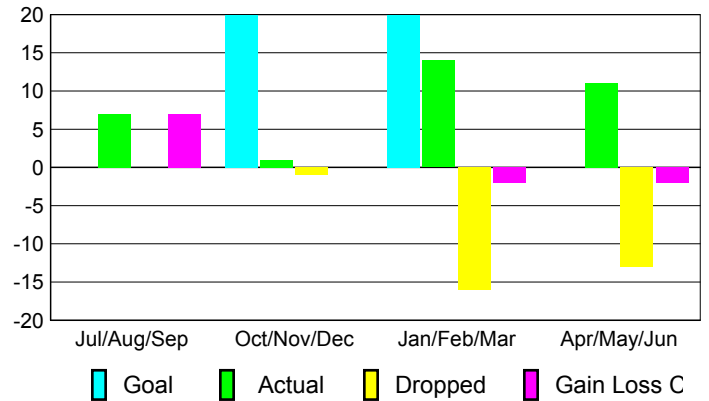

Membership Results 2008-2009

Goal, New, Dropped, Gain/Loss

Comparison of Membership Gain/Loss

Current Year Compared to the Previous Year