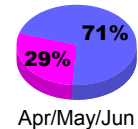

Membership Results 2008-2009

Membership 2007-2008

Month	Net Memb Goal	Actual New Memb	Actual Dropped Memb	Gain/Loss of Memb	Gain/Loss of Memb
Jul/Aug/Sep	0	7	0	7	29
Oct/Nov/Dec	20	1	-1	0	-4
Jan/Feb/Mar	20	14	-16	-2	14
Apr/May/June	0	11	-13	-2	-3
Totals	40	33	-30	3	36

Membership Results 2008-2009

Goal, New, Dropped, Gain/Loss

Comparison of Membership Gain/Loss

Current Year Compared to the Previous Year

Gender Comparison 2008-2009

Jul/Aug/Sep

Oct/Nov/Dec

Jan/Feb/Mar

Apr/May/June

Male

Female