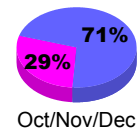

Membership Results 2008-2009

Membership 2007-2008

Month	Net Memb Goal	Actual New Memb	Actual Dropped Memb	Gain/Loss of Memb	Gain/Loss of Memb
Jul/Aug/Sep	0	7	0	7	29
Oct/Nov/Dec	20	1	-1	0	-4
Jan/Feb/Mar	20	14	-16	-2	14
Apr/May/June	0	11	-13	-2	-3
Totals	40	33	-30	3	36

Membership Results 2008-2009

Goal, New, Dropped, Gain/Loss

Comparison of Membership Gain/Loss

Current Year Compared to the Previous Year

Gender Comparison 2008-2009

Jul/Aug/Sep

Oct/Nov/Dec

Jan/Feb/Mar

Apr/May/June

Male

Female