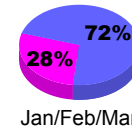

Membership Results 2008-2009

Membership 2007-2008

Month	Net Memb Goal	Actual New Memb	Actual Dropped Memb	Gain/Loss of Memb	Gain/Loss of Memb
Jul/Aug/Sep	0	7	0	7	29
Oct/Nov/Dec	20	1	-1	0	-4
Jan/Feb/Mar	20	14	-16	-2	14
Apr/May/June	0	11	-13	-2	-3
Totals	40	33	-30	3	36

Membership Results 2008-2009

Goal, New, Dropped, Gain/Loss

Comparison of Membership Gain/Loss

Current Year Compared to the Previous Year

Gender Comparison 2008-2009

Jul/Aug/Sep

Oct/Nov/Dec

Jan/Feb/Mar

Apr/May/June

Male

Female