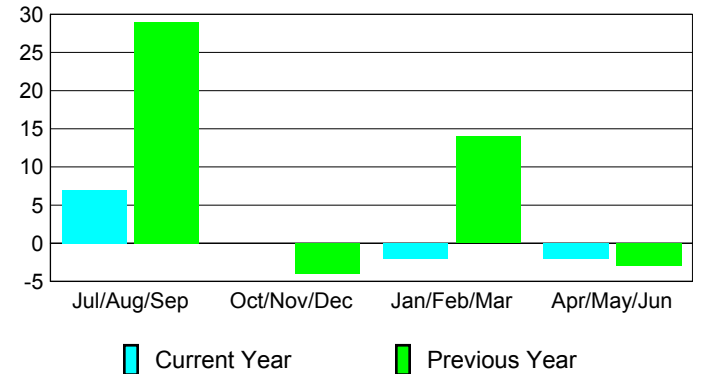

Membership Results 2008-2009

Membership 2007-2008

Month	Net Memb Goal	Actual New Memb	Actual Dropped Memb	Gain/Loss of Memb	Gain/Loss of Memb
Jul/Aug/Sep	0	7	0	7	29
Oct/Nov/Dec	20	1	-1	0	-4
Jan/Feb/Mar	20	14	-16	-2	14
Apr/May/June	0	11	-13	-2	-3
Totals	40	33	-30	3	36

Membership Results 2008-2009

Goal, New, Dropped, Gain/Loss

Comparison of Membership Gain/Loss

Current Year Compared to the Previous Year

Gender Comparison 2008-2009

Jul/Aug/Sep

Oct/Nov/Dec

Jan/Feb/Mar

Apr/May/June

Male

Female