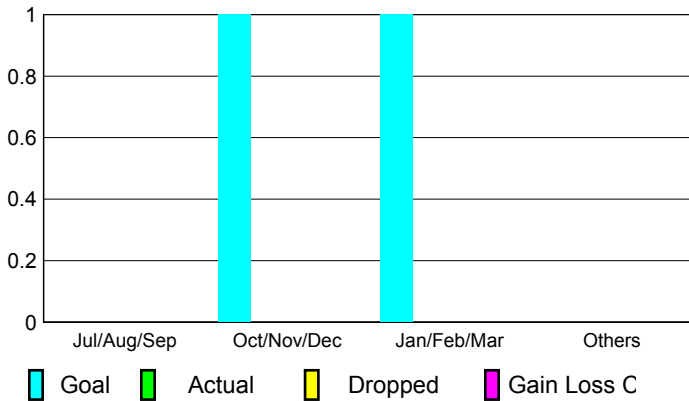

2008-2009 GMT Quarterly Report for District (or Undistricted) **District 131**

GMT: **Tibor Bucek**

Location: **LITHUANIA**

GMT CA: **4**

CLUBS

Club Results 2008-2009

Clubs 2007-2008

Month	New Club Goal	Actual New Clubs	Actual Dropped Clubs	Gain/Loss of Clubs	Gain/Loss of Clubs
Jul/Aug/Sep	0	0	0	0	1
Oct/Nov/Dec	1	0	0	0	0
Jan/Feb/Mar	1	0	0	0	1
Apr/May/June	0	0	0	0	0
Totals	2	0	0	0	2

Club Results 2008-2009

Goal, New, Dropped, Gain/Loss

Comparison of Club Gain/Loss

Current Year Compared to the Previous Year

YTD Status Quo Clubs 2008-2009

Status Quo Clubs Compared to Status Quo Members

MEMBERSHIP

Membership Results 2008-2009

Membership 2007-2008

Month	Net Memb Goal	Actual New Memb	Actual Dropped Memb	Gain/Loss of Memb	Gain/Loss of Memb
Jul/Aug/Sep	0	7	0	7	29
Oct/Nov/Dec	20	1	-1	0	-4
Jan/Feb/Mar	20	14	-16	-2	14
Apr/May/June	0	11	-13	-2	-3
Totals	40	33	-30	3	36