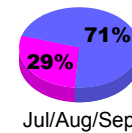

Membership Results 2008-2009

Membership 2007-2008

Month	Net Memb Goal	Actual New Memb	Actual Dropped Memb	Gain/Loss of Memb	Gain/Loss of Memb
Jul/Aug/Sep	0	7	0	7	29
Oct/Nov/Dec	20	1	-1	0	-4
Jan/Feb/Mar	20	14	-16	-2	14
Apr/May/June	0	11	-13	-2	-3
Totals	40	33	-30	3	36

Membership Results 2008-2009

Goal, New, Dropped, Gain/Loss

Comparison of Membership Gain/Loss

Current Year Compared to the Previous Year

Gender Comparison 2008-2009

Jul/Aug/Sep

Oct/Nov/Dec

Jan/Feb/Mar

Apr/May/June

Male

Female